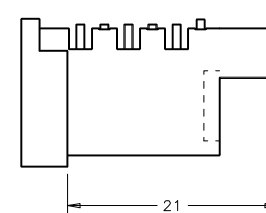

YY = 21

YY = 18