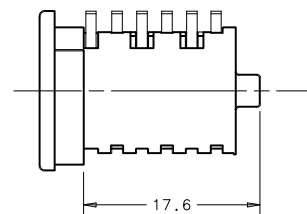

NOTES:

A. PART NUMBER COVERS LOCK PLUG COMPLETE WITH TWO KEYS LINKED TOGETHER. KEYS MAY BE INSTALLED IN LOCK PLUG OR PACKAGED BULK.

B. MATERIAL & FINISH:

- PLUG BODY: ZAMAK, TRIVALENT CHROMATE FINISH OR PLASTIC, BLACK
- TUMBLERS: BRASS
- KEYS: BRASS, NICKEL PLATED
- SCALP: STAINLESS STEEL, PASSIVATED
- SHUTTER: (DROP) STAINLESS STEEL, PASSIVATED (SLIDE) BRASS, NICKEL PLATED

C. KEY CODES LS001 - LS125 USE MASTER KEY, SOUTHCO PART NUMBER PK-24-01.

southco

SHUTTERED LOCK PLUG

DATE	DRAWN	CHKD	SCALE	DRAWING NUMBER
17JAN2006	MJS		2:1	J-PK-39

REV	DATE	DRAWN/CHKD	DESCRIPTION	PART NUMBER	MATERIAL	FINISH
A	19JAN2006	MJS/RLR	PRN: P2006-0095	PK-39-XX-YY-ZZZ	SEE NOTE B	SEE NOTE B
B	25JAN2006	MJS/MDY	PRN: P2006-0155			
C	26JAN2006	LCR/MJS	PRN: P2006-0171			
D	24OCT2012	MJS/IR	PRN: P2012-1449			
E	05FEB3013	MJS/MSR	PRN: P2013-0315			
F	13FEB3013	MJS/MSR	PRN: P2013-0375			
G	21SEP2020	CMS/JW	PRN: P2020-1775			

PART NUMBER
PK-39-XX-YY-ZZZ

HEAD STYLE
END CONFIGURATION
KEY CODE OPTION

MILLIMETERS

ALL DIMENSIONS WITHOUT TOLERANCES ARE FOR REFERENCE ONLY.

THIRD ANGLE PROJECTION
A3 PAPER SIZE

HEAD STYLE:

- 42 - DROP DHUTTER
- 72 - SLIDE SHUTTER
- 816 - SLIDE SHUTTER, PLASTIC BODY

END CONFIGURATION:

SEE BELOW

KEY CODE OPTIONS:

- 001 - LS001
- 002 - LS002
- 003 - LS003

- 123 - LS123
- 124 - LS124
- 125 - LS125

RS001 - RS001

RS125 - RS125

- KD1010 - KEYED DIFFERENTLY, 10 DIFFERENT KEY CODES, RS001 - RS010, SOLD IN BAGS OF 10.
- KD1050 - KEYED DIFFERENTLY, 50 DIFFERENT KEY CODES, RS001 - RS050, SOLD IN BAGS OF 50.
- KD1125 - KEYED DIFFERENTLY, 125 DIFFERENT KEY CODES, RS001 - RS125, SOLD IN BAGS OF 125.