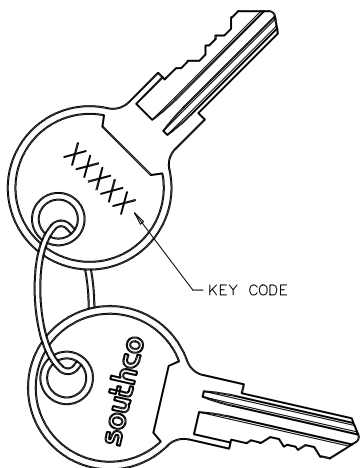

NOTES:

A. PART NUMBER COVERS LOCK PLUG COMPLETE WITH TWO KEYS LINKED TOGETHER. KEYS MAY BE INSTALLED IN LOCK PLUG OR PACKAGED BULK.

B. MATERIAL & FINISH:

- PLUG BODY: ZAMAK, TRIVALENT CHROMATE FINISH OR PLASTIC, BLACK
- TUMBLERS: BRASS
- KEYS: BRASS, NICKEL PLATED
- SCALP: STAINLESS STEEL, PASSIVATED
- SHUTTER: (DROP) STAINLESS STEEL, PASSIVATED (SLIDE) BRASS, NICKEL PLATED

C. KEY CODES LS001 - LS125 USE MASTER KEY, SOUTHCO PART NUMBER PK-24-01.

southco

SHUTTERED LOCK PLUG

DATE	DRAWN	CHKD	SCALE	DRAWING NUMBER
17JAN2006	MJS		2:1	J-PK-39

REV	DATE	DRAWN/CHKD	DESCRIPTION	PART NUMBER	MATERIAL	FINISH
A	19JAN2006	MJS/RLR	PRN: P2006-0095	PK-39-XX-YY-ZZZ	SEE NOTE B	SEE NOTE B
B	25JAN2006	MJS/MDY	PRN: P2006-0155			
C	26JAN2006	LCR/MJS	PRN: P2006-0171			
D	24OCT2012	MJS/IR	PRN: P2012-1449			
E	05FEB3013	MJS/MSR	PRN: P2013-0315			
F	13FEB3013	MJS/MSR	PRN: P2013-0375			
G	21SEP2020	CMS/JW	PRN: P2020-1775			

PART NUMBER
PK-39-XX-YY-ZZZ

HEAD STYLE
END CONFIGURATION
KEY CODE OPTION

MILLIMETERS

ALL DIMENSIONS WITHOUT TOLERANCES ARE FOR REFERENCE ONLY.

THIRD ANGLE PROJECTION
A3 PAPER SIZE

HEAD STYLE:

- 42 - DROP DHUTTER
- 72 - SLIDE SHUTTER
- 816 - SLIDE SHUTTER, PLASTIC BODY

END CONFIGURATION:

SEE BELOW

KEY CODE OPTIONS:

- 001 - LS001
- 002 - LS002
- 003 - LS003

- 123 - LS123
- 124 - LS124
- 125 - LS125

RS001 - RS001

RS125 - RS125

- KD1010 - KEYED DIFFERENTLY, 10 DIFFERENT KEY CODES, RS001 - RS010, SOLD IN BAGS OF 10.
- KD1050 - KEYED DIFFERENTLY, 50 DIFFERENT KEY CODES, RS001 - RS050, SOLD IN BAGS OF 50.
- KD1125 - KEYED DIFFERENTLY, 125 DIFFERENT KEY CODES, RS001 - RS125, SOLD IN BAGS OF 125.