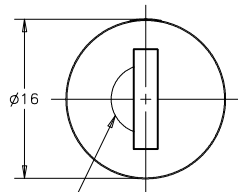

YY = 13

RECESS IS ONLY USED ON THE SLIDE SHUTTER OPTION