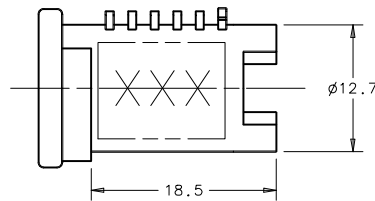

NOTES:

A. PART NUMBER COVERS LOCK PLUG COMPLETE WITH TWO KEYS LINKED TOGETHER. KEYS MAY BE INSTALLED IN LOCK PLUG OR PACKAGED BULK.

B. MATERIAL & FINISH:

- PLUG BODY: ZAMAK, TRIVALENT CHROMATE FINISH OR PLASTIC, BLACK
- TUMBLERS: BRASS
- KEYS: BRASS, NICKEL PLATED
- SCALP: STAINLESS STEEL, PASSIVATED
- SHUTTER: (DROP) STAINLESS STEEL, PASSIVATED (SLIDE) BRASS, NICKEL PLATED

C. KEY CODES LS001 - LS125 USE MASTER KEY, SOUTHCO PART NUMBER PK-24-01.

southco

SHUTTERED LOCK PLUG

DATE	DRAWN	CHKD	SCALE	DRAWING NUMBER
17JAN2006	MJS		2:1	J-PK-39

REV	DATE	DRAWN/CHKD	DESCRIPTION	PART NUMBER	MATERIAL	FINISH
A	19JAN2006	MJS/RLR	PRN: P2006-0095	PK-39-XX-YY-ZZZ	SEE NOTE B	SEE NOTE B
B	25JAN2006	MJS/MDY	PRN: P2006-0155			
C	26JAN2006	LCR/MJS	PRN: P2006-0171			
D	24OCT2012	MJS/IR	PRN: P2012-1449			
E	05FEB3013	MJS/MSR	PRN: P2013-0315			
F	13FEB3013	MJS/MSR	PRN: P2013-0375			
G	21SEP2020	CMS/JW	PRN: P2020-1775			

PART NUMBER
PK-39-XX-YY-ZZZ

HEAD STYLE
END CONFIGURATION
KEY CODE OPTION

MILLIMETERS

ALL DIMENSIONS WITHOUT TOLERANCES ARE FOR REFERENCE ONLY.

THIRD ANGLE PROJECTION
A3 PAPER SIZE

HEAD STYLE:

- 42 - DROP DHUTTER
- 72 - SLIDE SHUTTER
- 816 - SLIDE SHUTTER, PLASTIC BODY

END CONFIGURATION:

SEE BELOW

KEY CODE OPTIONS:

- 001 - LS001
- 002 - LS002
- 003 - LS003

- 123 - LS123
- 124 - LS124
- 125 - LS125

RS001 - RS001

RS125 - RS125

- KD1010 - KEYED DIFFERENTLY, 10 DIFFERENT KEY CODES, RS001 - RS010, SOLD IN BAGS OF 10.
- KD1050 - KEYED DIFFERENTLY, 50 DIFFERENT KEY CODES, RS001 - RS050, SOLD IN BAGS OF 50.
- KD1125 - KEYED DIFFERENTLY, 125 DIFFERENT KEY CODES, RS001 - RS125, SOLD IN BAGS OF 125.