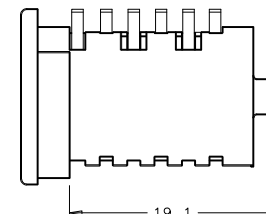

NOTES:

A. PART NUMBER COVERS LOCK PLUG COMPLETE WITH TWO KEYS LINKED TOGETHER. KEYS MAY BE INSTALLED IN LOCK PLUG OR PACKAGED BULK.

B. MATERIAL & FINISH:

- PLUG BODY: ZAMAK, TRIVALENT CHROMATE FINISH OR PLASTIC, BLACK
- TUMBLERS: BRASS
- KEYS: BRASS, NICKEL PLATED
- SCALP: STAINLESS STEEL, PASSIVATED
- SHUTTER: (DROP) STAINLESS STEEL, PASSIVATED (SLIDE) BRASS, NICKEL PLATED

C. KEY CODES LS001 - LS125 USE MASTER KEY, SOUTHCO PART NUMBER PK-24-01.

southco

SHUTTERED LOCK PLUG

DATE	DRAWN	CHKD	SCALE	DRAWING NUMBER
17JAN2006	MJS		2:1	J-PK-39

REV	DATE	DRAWN/CHKD	DESCRIPTION	PART NUMBER	MATERIAL	FINISH
A	19JAN2006	MJS/RLR	PRN: P2006-0095	PK-39-XX-YY-ZZZ	SEE NOTE B	SEE NOTE B
B	25JAN2006	MJS/MDY	PRN: P2006-0155			
C	26JAN2006	LCR/MJS	PRN: P2006-0171			
D	24OCT2012	MJS/IR	PRN: P2012-1449			
E	05FEB3013	MJS/MSR	PRN: P2013-0315			
F	13FEB3013	MJS/MSR	PRN: P2013-0375			
G	21SEP2020	CMS/JW	PRN: P2020-1775			

PART NUMBER
PK-39-XX-YY-ZZZ

HEAD STYLE
END CONFIGURATION
KEY CODE OPTION

MILLIMETERS

ALL DIMENSIONS WITHOUT TOLERANCES ARE FOR REFERENCE ONLY.

THIRD ANGLE PROJECTION
A3 PAPER SIZE

HEAD STYLE:

- 42 - DROP DHUTTER
- 72 - SLIDE SHUTTER
- 816 - SLIDE SHUTTER, PLASTIC BODY

END CONFIGURATION:

SEE BELOW

KEY CODE OPTIONS:

- 001 - LS001
- 002 - LS002
- 003 - LS003

- 123 - LS123
- 124 - LS124
- 125 - LS125

RS001 - RS001

RS125 - RS125

- KD1010 - KEYED DIFFERENTLY, 10 DIFFERENT KEY CODES, RS001 - RS010, SOLD IN BAGS OF 10.
- KD1050 - KEYED DIFFERENTLY, 50 DIFFERENT KEY CODES, RS001 - RS050, SOLD IN BAGS OF 50.
- KD1125 - KEYED DIFFERENTLY, 125 DIFFERENT KEY CODES, RS001 - RS125, SOLD IN BAGS OF 125.